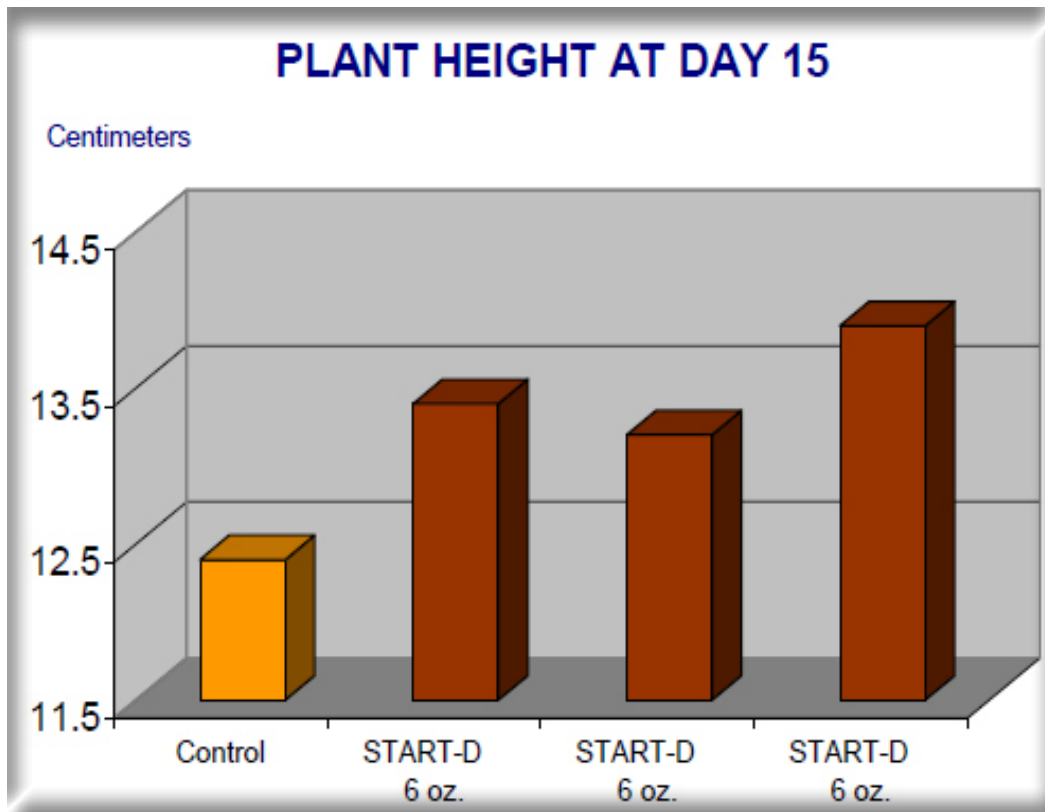

Effect of HUMA GRO®  
START-D™ on Cotton Plant Height  
Location: Parma, Missouri

HUMA GRO® START-D™ treatments:

- Increased plant height over Control.
- Bottom line = EARLIER BOLL SET