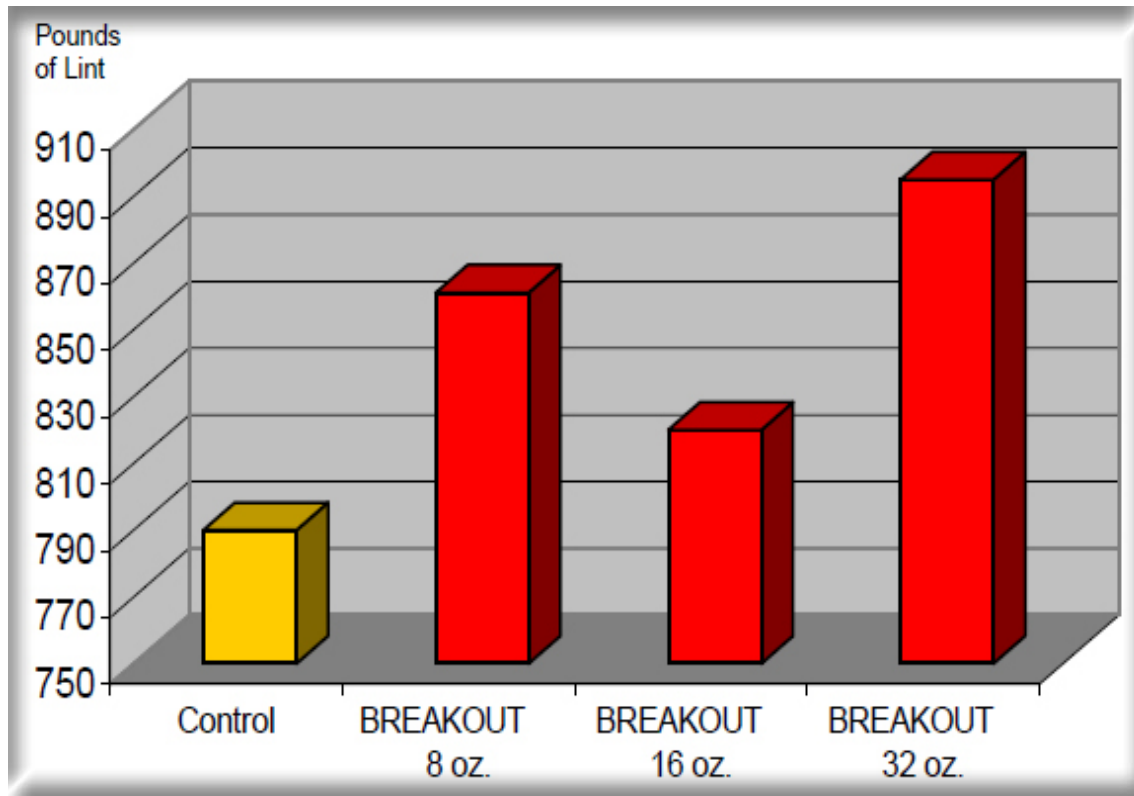

**Effect of HUMA GRO® BREAKOUT™
and BLEND™ on Cotton Yields
Location: Parma, Missouri**

HUMA GRO® BREAKOUT™ & BLEND™ treatments:

- Improved yield over Control.
- BREAKOUT™ at 32 oz. improved yield 105 pounds over Control.